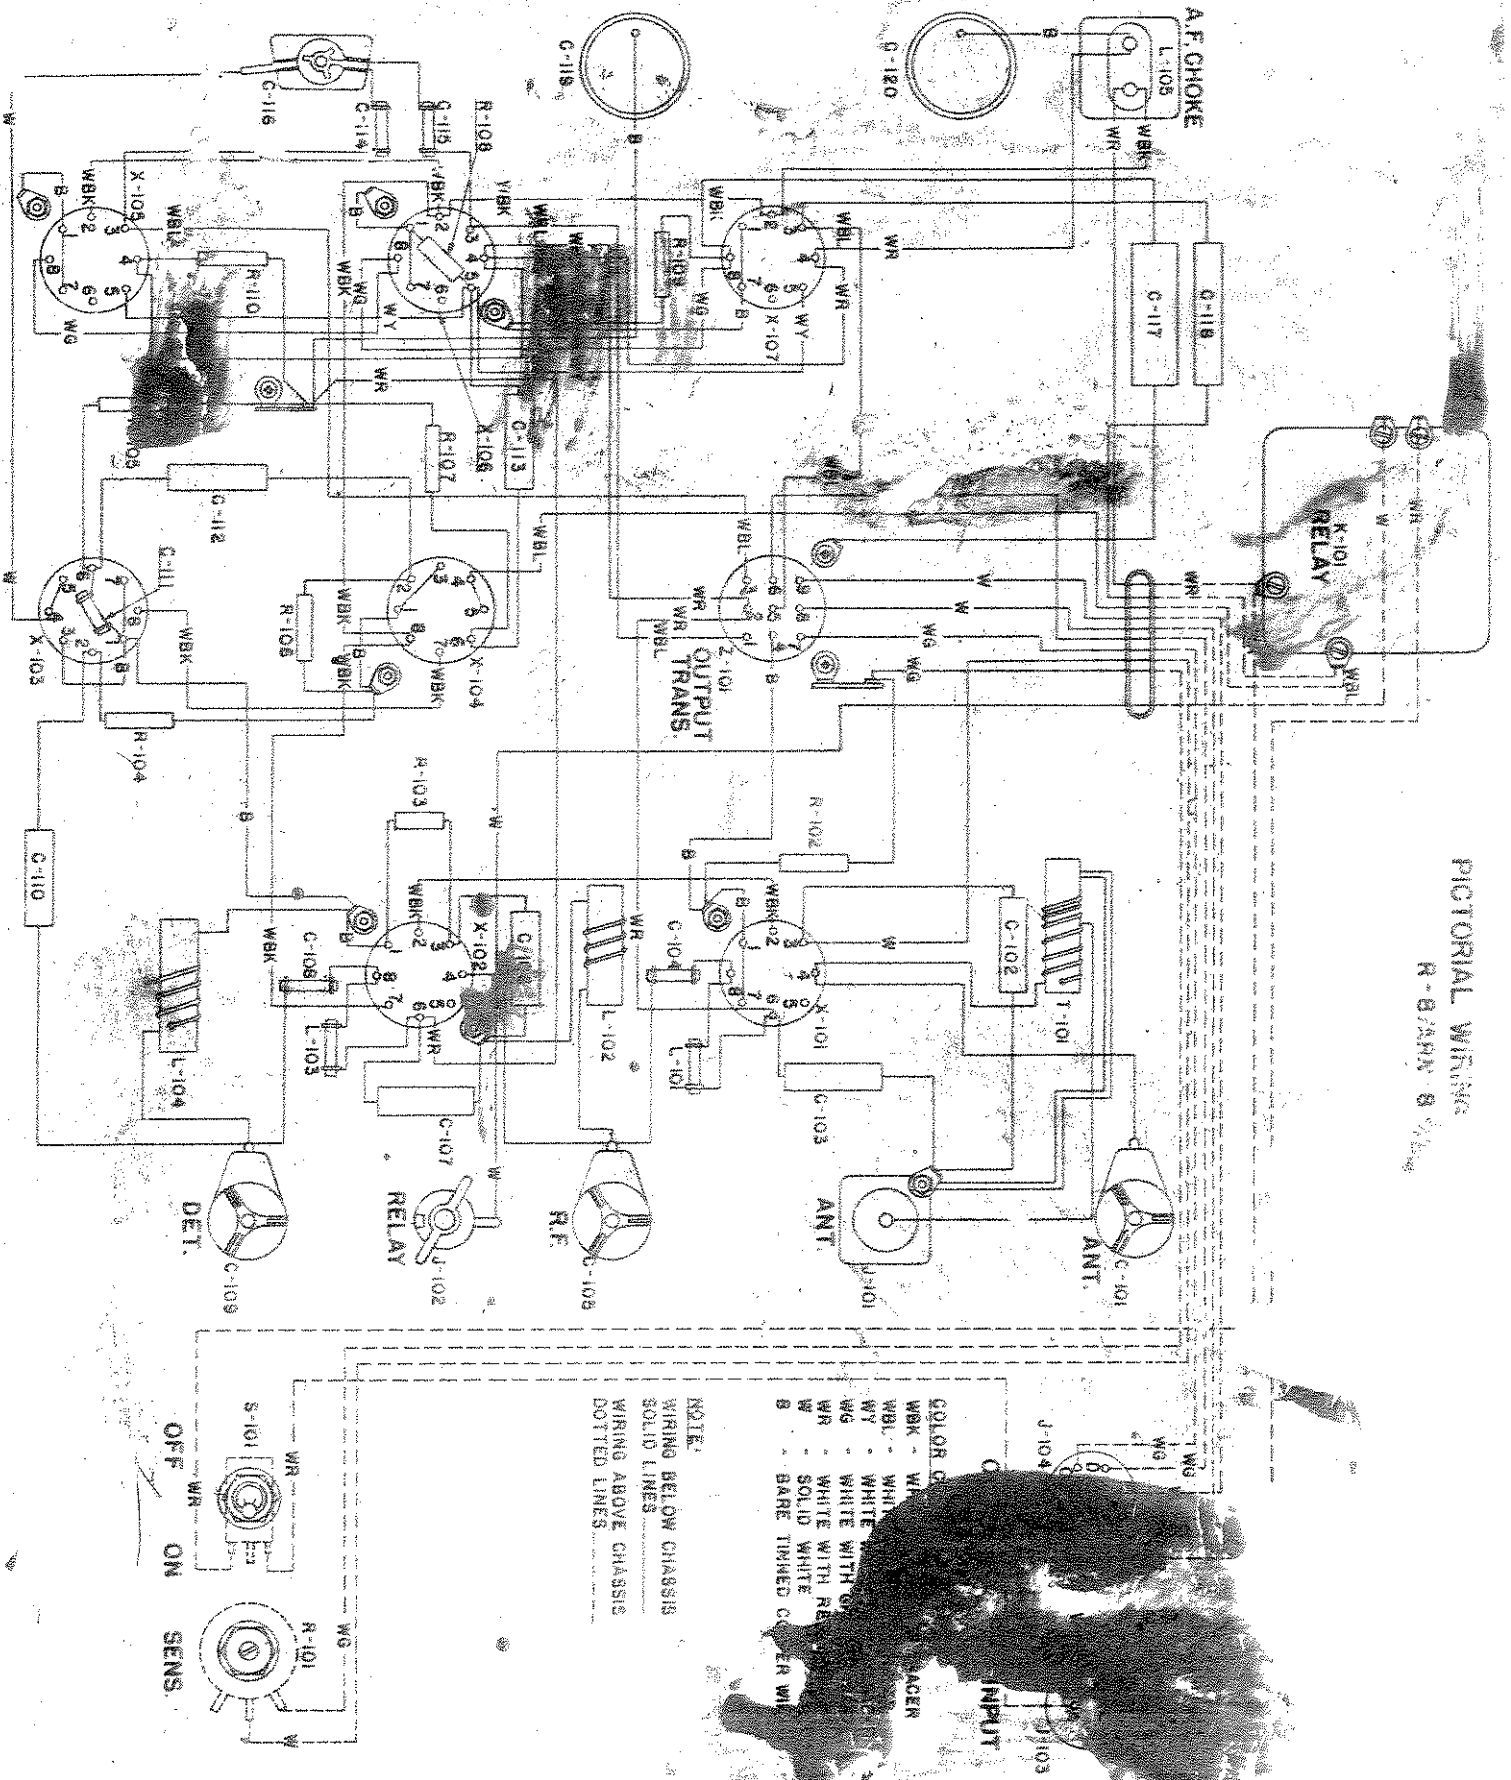

PICTORIAL WIRING
R-834RN 8-2-42

NOTE:
 WIRING BELOW CHASSIS
 SOLID LINES
 WIRING ABOVE CHASSIS
 DOTTED LINES

COLOR OF
 WBK - WHITE
 WBL - WHITE
 WY - WHITE WITH GREEN
 WG - WHITE WITH RED
 W - SOLID WHITE
 B - BARE TINNED COPPER WIRE

INPUT